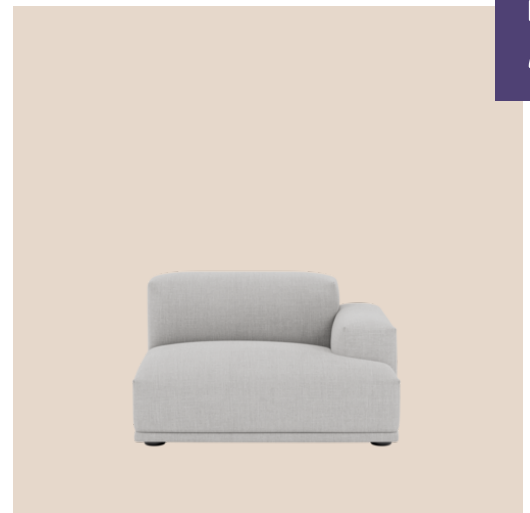

— Anderssen & Voll

Designed by	Anderssen & Voll / 2012
About the designer	Anderssen & Voll are two thirds of the former Norway Says and among the most prominent and successful Norwegian designers. They have formerly been named both Norwegian and Scandinavian Designers of the Year in Norway and have received international awards and recognition for their work with furniture, lighting, and home accessories.
Environment	Indoor
Country of Production	Slovakia
Preassembled	Yes - but assembling of configuration is needed.
Description	The Connect Modular Sofa brings a modern perspective to the typology, allowing for its user to customize the sofa for their exact spatial and aesthetic needs with 11 different modules. Designed with long, elegant lines, the Connect Modular Sofa's details of its small feet underneath for a hovering, light sentiment and pointy corners allow for the design to bring character to any space, all while complementing and enhancing its surroundings. Use the Connect Modular Sofa for a deep, modern comfort in any home, workplace, lounge area or hospitality setting.
Material	Seat and back frame made in wood. Back frame is covered with cold-foam filling and cotton wadding. Seat is made with zig-zag springs, felt, cold-foam and cotton wadding. Each module is upholstered in high-quality textiles and are kept together with connecting metal brackets.
Cleaning & Care	Remove non-greasy stains by carefully dabbing with a lint-free cloth or sponge wrung out in clean warm water. If necessary, clean by dabbing with soapy water. Finally, dab the surface with clean water. See kvadrat.dk or nevetex.com for further cleaning and maintenance instructions for your chosen textile. See kvadrat.dk, nevetex.com, Rossini Della Quercia or knoll.com for further cleaning and maintenance instructions for your chosen textile.
Directional Modules	Right and left refers to the side when facing the product from the front.