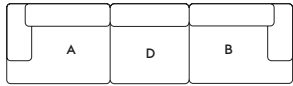

END MODULES

END & LOUNGE MODULES

CENTER & CORNER MODULES

FREESTANDING MODULES

Textile direction

Corner Module E is designed to be used as corner. If used as End Module with armrest, the textile direction can differ. Modules connected on the left side of Corner Module E will have the same textile direction. The textile direction of modules connected on the right side will run into the opposite direction.

CONNECT MODULAR SOFA—ORDER GUIDE

INSPIRATION FOR YOUR CONFIGURATION

234 cm / 92"

234 cm / 92"

92 cm / 36.25"

234 cm / 92"

150 cm / 59"

326 cm / 128"