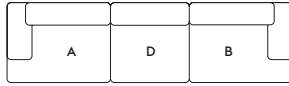

351 cm / 138"

326 cm / 128"

92 cm / 36.25"

326 cm / 128"

92 cm / 36.25"

301 cm / 119"

209 cm / 82.2"

351 cm / 138"

150 cm / 59"

General note

The total dimensions of the configurations are indicative and can vary depending on how close the modules are placed as well as how many modules are combined.

MUUTO

FOR PRODUCT INFORMATION, SWATCHES + ORDERING: HELLO@RYPEN.COM | 800.560.0554 | WWW.RYPEN.COM