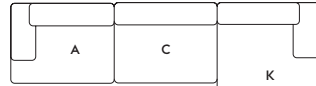

351 cm / 138"

326 cm / 128"

92 cm / 36.25"

326 cm / 128"

92 cm / 36.25"

301 cm / 119"

209 cm / 82.2"

351 cm / 138"

150 cm / 59"

General note

The total dimensions of the configurations are indicative and can vary depending on how close the modules are placed as well as how many modules are combined.

MUUTO

FOR PRODUCT INFORMATION, SWATCHES + ORDERING: HELLO@RYPEN.COM | 800.560.0554 | WWW.RYPEN.COM