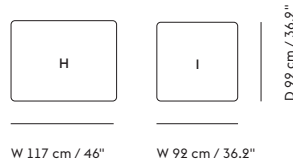

FREESTANDING MODULES