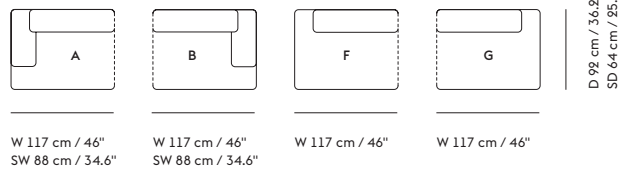

CONNECT MODULAR SOFA—ORDER GUIDE

Designed with long, elegant lines, the Connect Modular Sofa's details of its small feet underneath for a hovering, light sentiment and pointy corners allow for the design to bring character to any space.

Create your own Connect Modular Sofa by choosing from 11 modules, following the guidelines below.

Visit planner.muuto.com to create your own configuration online.

Create your own Connect Configuration

1. SEATING MODULES

Select your desired seating modules.

Add the item numbers of the desired textile separately to your order.

Note

You can only connect seating modules with pre-mounted linking brackets on the sides, illustrated here with dotted lines. Please note that the modules H & I can only be used as a freestanding ottoman and not part of the sofa configuration.

END MODULES