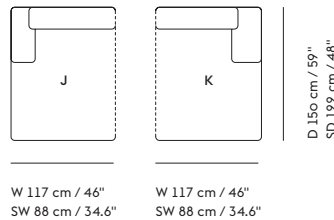

END & LOUNGE MODULES