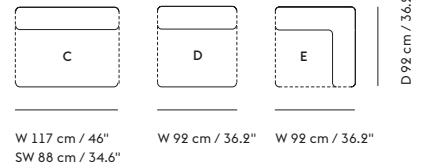

CENTER & CORNER MODULES